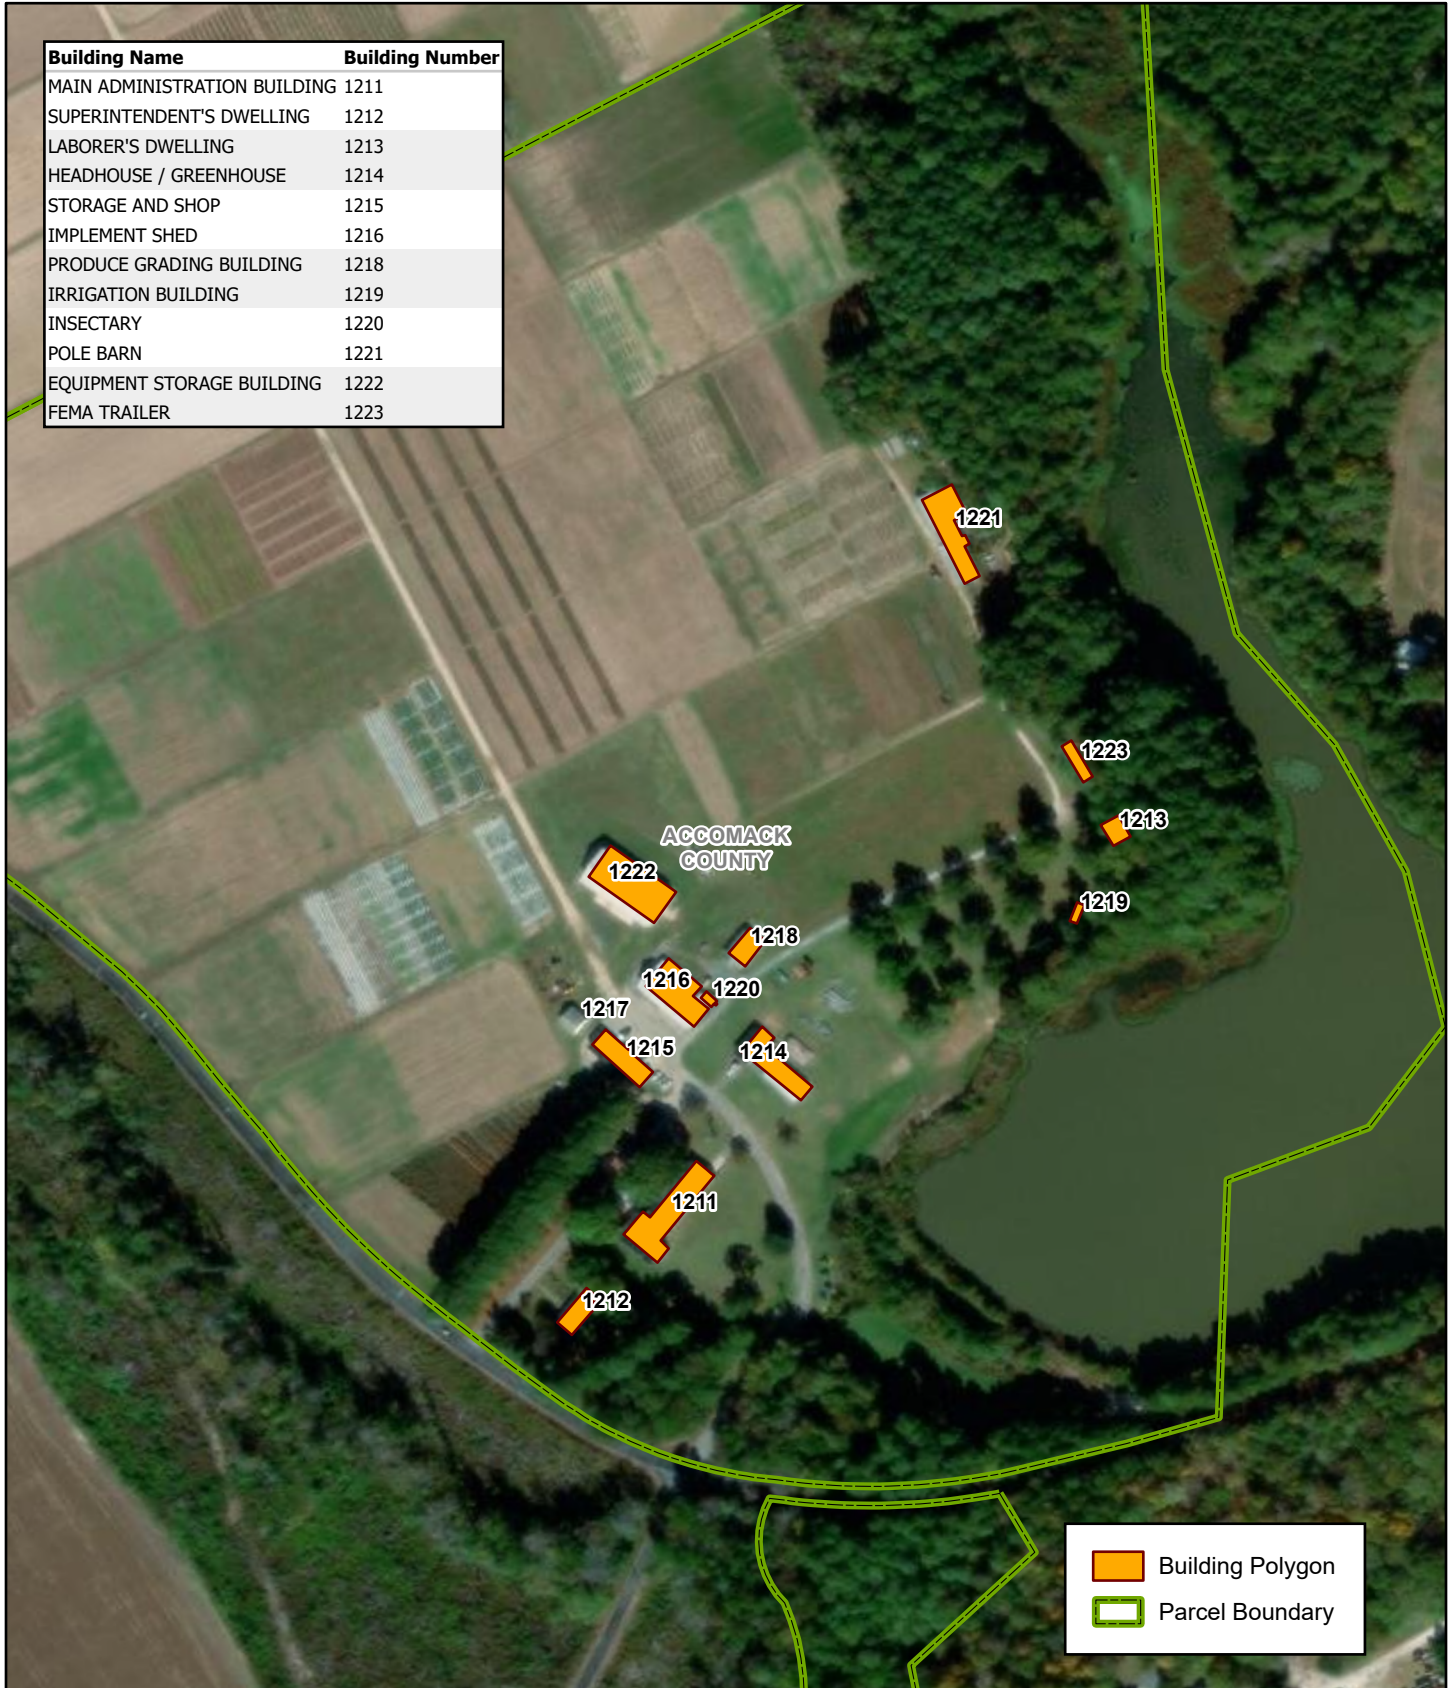

# Eastern Shore AREC Painter, VA

Building Name	Building Number
MAIN ADMINISTRATION BUILDING	1211
SUPERINTENDENT'S DWELLING	1212
LABORER'S DWELLING	1213
HEADHOUSE / GREENHOUSE	1214
STORAGE AND SHOP	1215
IMPLEMENT SHED	1216
PRODUCE GRADING BUILDING	1218
IRRIGATION BUILDING	1219
INSECTARY	1220
POLE BARN	1221
EQUIPMENT STORAGE BUILDING	1222
FEMA TRAILER	1223